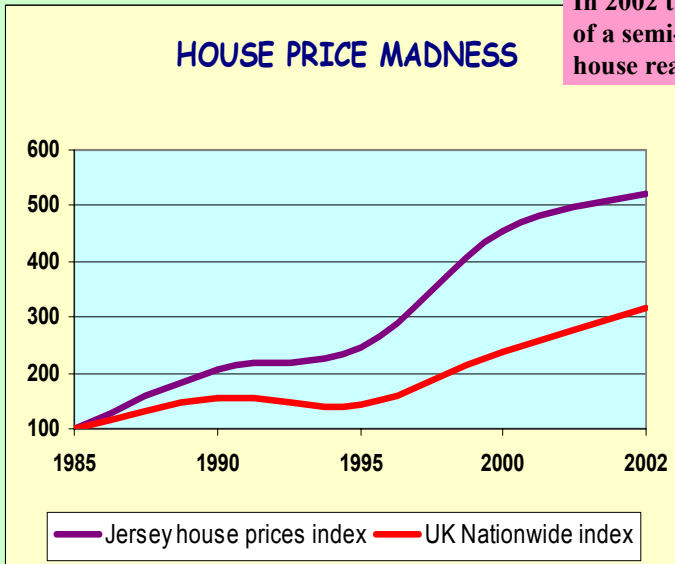

**FROM PARADISE TO PARIAH:  
Jersey's Road to Perdition**

**Pat Lucas  
ATTAC Jersey**

<b>key indicators</b>	<b>1971</b>	<b>2001</b>	
area - km $\square$	116	118	
population	72,303	87,186	
motor vehicles	approx 35,000	98,506	
dwelling			
employment:			
agriculture	4800	1,600	
tourism	6800	4,740	
light manufacturing	11,222	2,240	
financial services	1,340	12,250	
number of tourism bedspaces	approx 25,000	16,388	
number of guest houses	600 (1970)	68	
number of farms	1,164	80	
bank deposits - £ billion	16	135	

## HOUSE PRICE MADNESS

In 2002 the average price of a semi-detached family house reached £298,000.