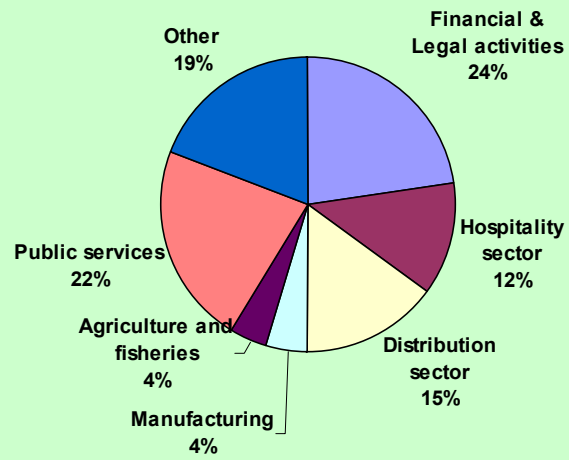

**FROM PARADISE TO PARIAH:  
Jersey's Road to Perdition**

**Pat Lucas  
ATTAC Jersey**

<b>key indicators</b>	<b>1971</b>	<b>2001</b>	
area - km $\square$	116	118	
population	72,303	87,186	
motor vehicles	approx 35,000	98,506	
dwelling			
employment:			
agriculture	4800	1,600	
tourism	6800	4,740	
light manufacturing	11,222	2,240	
financial services	1,340	12,250	
number of tourism bedspaces	approx 25,000	16,388	
number of guest houses	600 (1970)	68	
number of farms	1,164	80	
bank deposits - £ billion	16	135	

## EMPLOYMENT BY INDUSTRY - 2002

## HOUSE PRICE MADNESS

In 2002 the average price of a semi-detached family house reached £298,000.